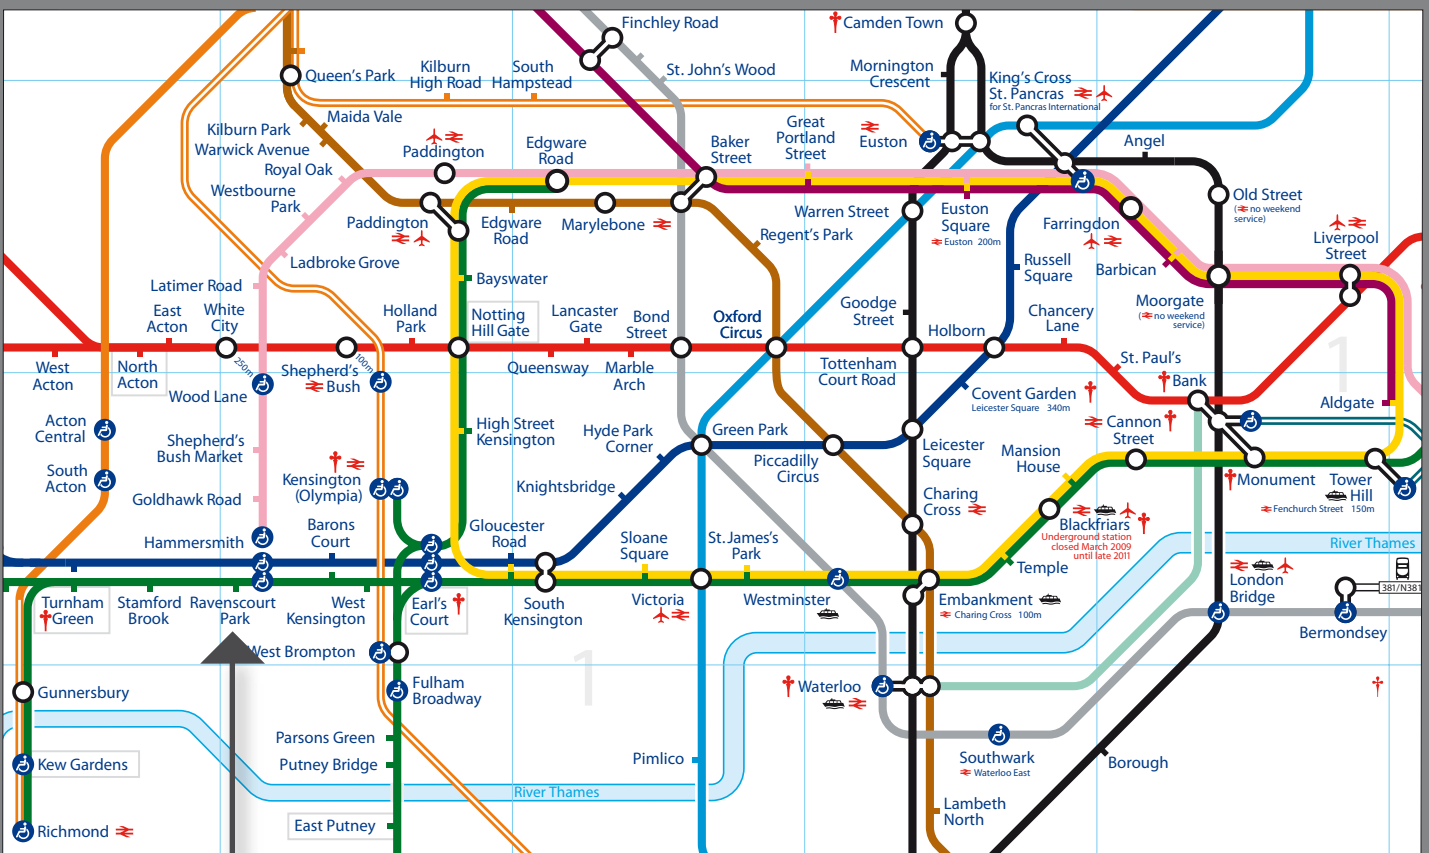

Tube Map

Transport for London

UNDERGROUND

Ravenscourt park

District Line

towards

Ealing Broadway
or Richmond

Lucinda Ellery Consultancy™